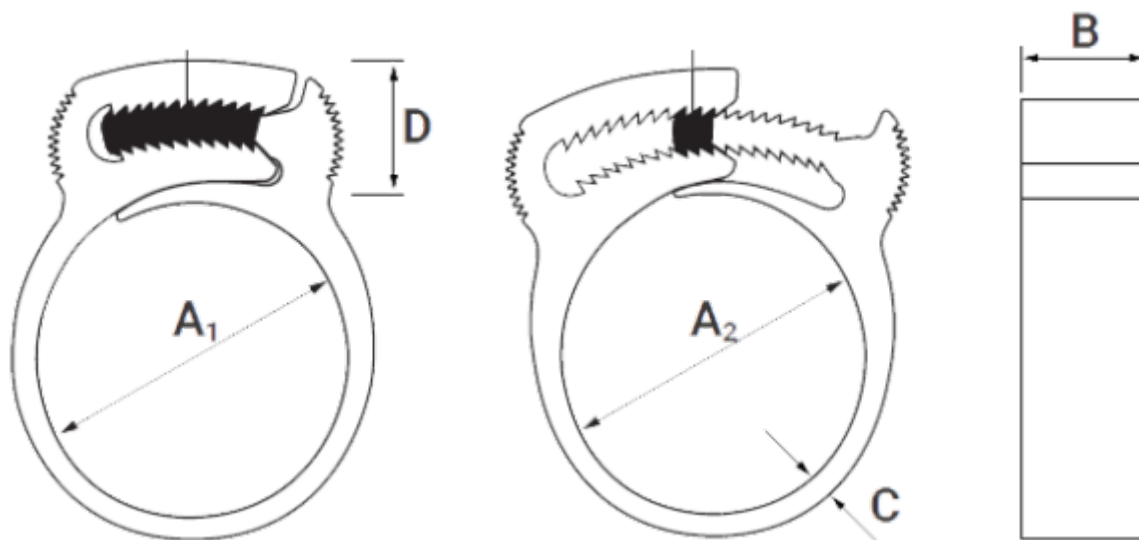

# Data Sheet

Article number: 5626

Description: KLEEclips type 59 Ø59.3-64.5

## Measures

A1 = 59.0

A2 = 64.7

B = 9.3

C = 2.5

D = 17.0

Size = 59

Weight (g) = 114